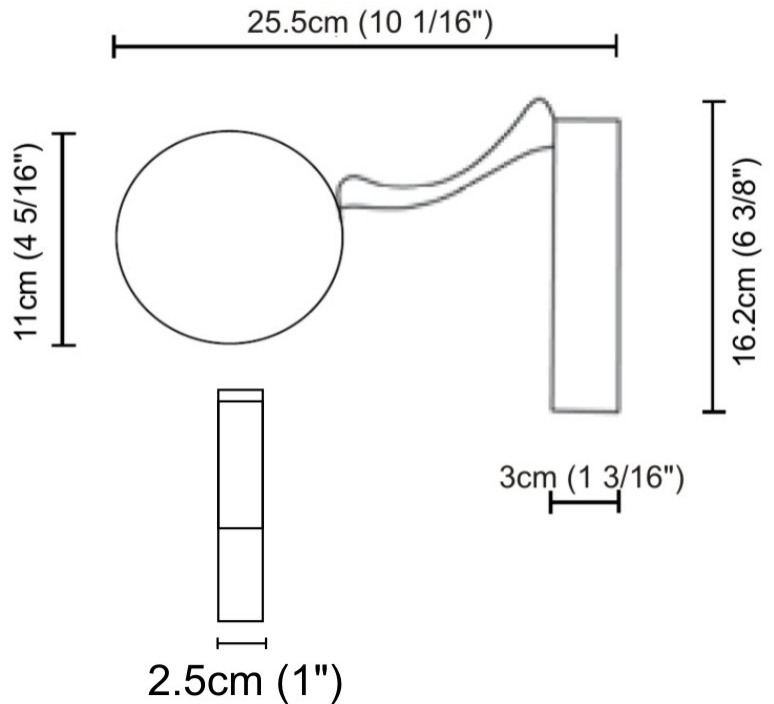

PROJECT	_____
TYPE	_____
SPECIFIER	_____
QUANTITY	_____
DATE	_____

DO NOT DISTURB SURFACE

D133027-

base number   Finish
Options

1. To build a product code in our configurator select the specify button on the base model # product page
2. To build a manual product code on this datasheet choose from the options listed below in blue font and add the suffix to the base model #

GENERAL

Series: Do Not Disturb
Partner: Knikerboker
Division: Design
Installation: Surface
Product Type: Wall Surface
Mounting Location: Wall
Light Distribution: Direct / Indirect

PHYSICAL

Shape: Round
Diameter (mm): 110
Diameter (in): 4 3/16
Length (mm): 30
Length (in): 1 3/16
Width (mm): 25
Width (in): 1
Height (mm): 162
Height (in): 6 3/8
Extension (mm): 255
Extension (in): 10 1/16
Diffuser: Opal
[Fixture Finish: EWH / EBK / MAN / COF / PRD / SLF / GLF / CLF / BRL](#)
Fixture Material: Metal

ELECTRICAL

Lamp Type: LED
Total Output Wattage (W): 8
Dimming: Non-Dimmable
Driver Included: Yes
Driver Location: Integrated
Driver Type: Constant Voltage - Universal
Driver Class: Class 2
Input Voltage (V): 120 - 277
Upon Request: Integral: Phase dimming 120Vac / (See components)
Remote: 0-10Vdc dimming

LED

Number of LEDs: 1
Color Temperature (°K): 3000
Max. Delivered Lumen (lm): 1000
CRI: >85 CRI
Lamp Life (hrs): 50000

OPTICAL

RATINGS AND CERTIFICATIONS

Certified By: Certified for North American Standards
IP rating: IP20