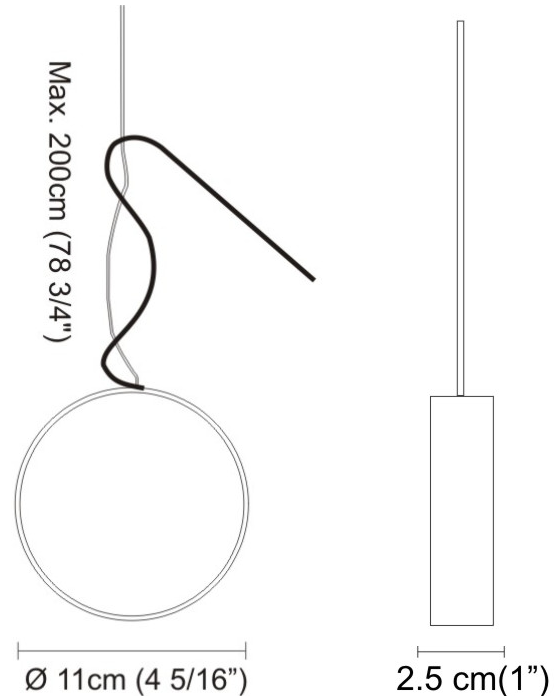

D131053-

base number Finish
Options

1. To build a product code in our configurator select the specify button on the base model # product page
2. To build a manual product code on this datasheet choose from the options listed below in blue font and add the suffix to the base model #

GENERAL

Series: Do Not Disturb
Partner: Knikerboker
Division: Design
Installation: Suspension
Product Type: Pendant
Mounting Location: Ceiling
Light Distribution: Direct / Indirect

PHYSICAL

Shape: Round
Length (mm): 185
Length (in): 7 5/16
Width (mm): 25
Width (in): 1
Max. Overall Height (mm): 2000
Max. Overall Height (in): 78 3/4
Diffuser: Opal
Fixture Finish: EWH / EBK / MAN / COF / PRD / SLF / GLF / CLF / BRL
Fixture Material: Metal
Cable Details: Silicon Coaxial Cable 1500mm

ELECTRICAL

Lamp Type: LED
Input Wattage (W): 8
Total Output Wattage (W): 7
Dimming: 0-10V Dimming / Phase Dimming (120Vac Only)
Driver Included: Yes
Driver Location: Integrated
Driver Type: Constant Voltage - 120 / 277Vac
Driver Class: Class 2
Input Voltage (V): 120 - 277
Output Voltage (V): 24
Upon Request: (Not included - see components) Remote: 0-10Vdc dimming / (Included) Integral: Phase dimming @120Vac only / Non-dimming 277Vac

LED

Number of LEDs: 1
Color Temperature (°K): 3000
Nominal Lumen (lm): 1000
CRI: >85 CRI
Lamp Life (hrs): 50000

OPTICAL

RATINGS AND CERTIFICATIONS

Certified By: Certified for North American Standards
IP rating: IP20